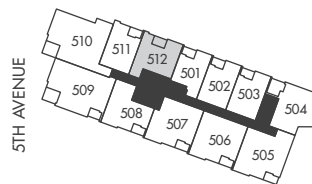

ELENORE ON FIFTH

1 BED PLAN A4

INDOOR SPACE
561 - 564 SQ FT

OUTDOOR SPACE
44 - 46 SQ FT

- ① 24" Blomberg counter depth refrigerator with integrated cabinet overlay.
- ② 24" Wolf gas stainless steel cooktop.
- ③ 24" Wolf built-in wall oven in stainless steel.
- ④ Fisher & Paykel dishwasher drawer with integrated cabinet overlay.

MAIN STREET
LEVEL 4

MAIN STREET
LEVEL 5

MAIN STREET
LEVEL 6

MAIN STREET
LEVEL 7

The Developer reserves the right to make modifications and changes to the information contained herein. Photos and map are representational and are not accurate. Prices, dimensions, sizes, specifications, layouts and materials are approximate only and subject to change without notice. E.&O.E.