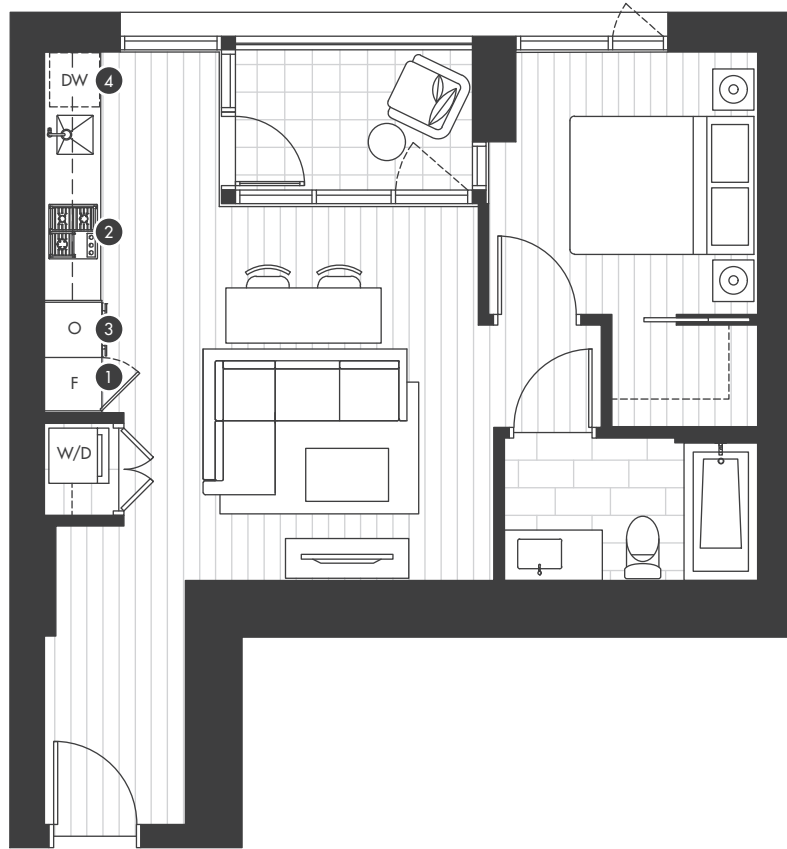

ELENORE ON FIFTH

1 BED PLAN A4

INDOOR SPACE
561 - 564 SQ FT

OUTDOOR SPACE
44 - 46 SQ FT

- ① 24" Blomberg counter depth refrigerator with integrated cabinet overlay.
- ② 24" Wolf gas stainless steel cooktop.
- ③ 24" Wolf built-in wall oven in stainless steel.
- ④ Fisher & Paykel dishwasher drawer with integrated cabinet overlay.

MAIN STREET
LEVEL 4

MAIN STREET
LEVEL 5

MAIN STREET
LEVEL 6

MAIN STREET
LEVEL 7

The Developer reserves the right to make modifications and changes to the information contained herein. Photos and map are representational and are not accurate. Prices, dimensions, sizes, specifications, layouts and materials are approximate only and subject to change without notice. E.&O.E.