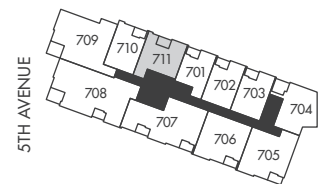

ELENORE ON FIFTH

1 BED PLAN A4

INDOOR SPACE
561 - 564 SQ FT

OUTDOOR SPACE
44 - 46 SQ FT

- ① 24" Blomberg counter depth refrigerator with integrated cabinet overlay.
- ② 24" Wolf gas stainless steel cooktop.
- ③ 24" Wolf built-in wall oven in stainless steel.
- ④ Fisher & Paykel dishwasher drawer with integrated cabinet overlay.

MAIN STREET
LEVEL 4

MAIN STREET
LEVEL 5

MAIN STREET
LEVEL 6

MAIN STREET
LEVEL 7

The Developer reserves the right to make modifications and changes to the information contained herein. Photos and map are representational and are not accurate. Prices, dimensions, sizes, specifications, layouts and materials are approximate only and subject to change without notice. E.&O.E.